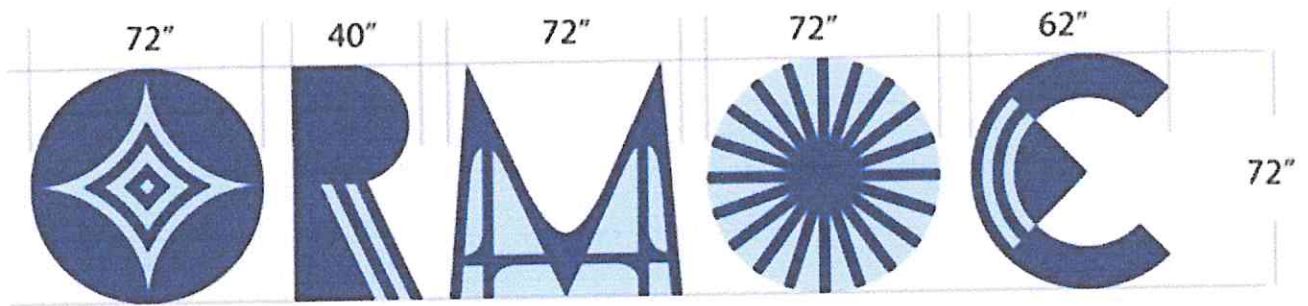

PERSPECTIVE

FRONT

FRONT

BACK

DESCRIPTION:

LETTER "O"	LETTER "R"	LETTER "M"	LETTER "O"	LETTER "C"
Height - 72"	Height - 72"	Height - 72"	Height - 72"	Height - 72"
Width - 72"	Width - 40"	Width - 72"	Width - 72"	Width - 62"
Thickness - 36"	Thickness - 36"	Thickness - 36"	Thickness - 36"	Thickness - 36"

COLOR: Dark Blue and Light Blue