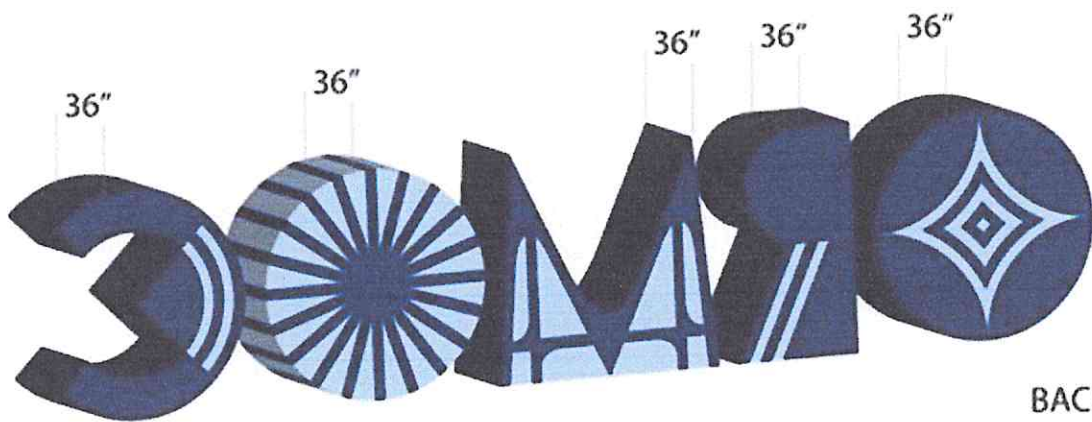

PERSPECTIVE

FRONT

FRONT

BACK

DESCRIPTION:

LETTER "O"	LETTER "R"	LETTER "M"	LETTER "O"	LETTER "C"
Height - 72"	Height - 72"	Height - 72"	Height - 72"	Height - 72"
Width - 72"	Width - 40"	Width - 72"	Width - 72"	Width - 62"
Thickness - 36"	Thickness - 36"	Thickness - 36"	Thickness - 36"	Thickness - 36"

COLOR: Dark Blue and Light Blue