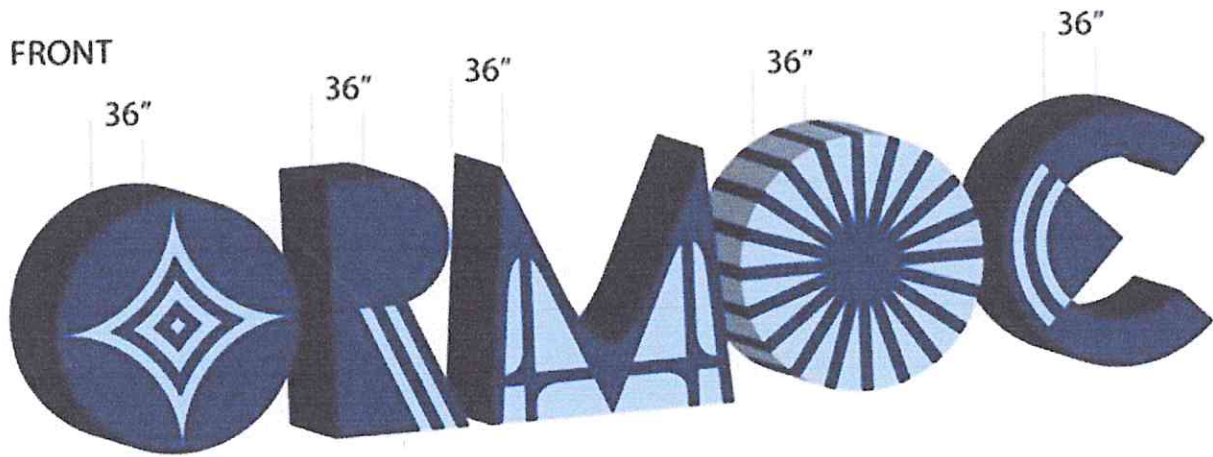

PERSPECTIVE

FRONT

FRONT

BACK

DESCRIPTION:

LETTER "O"	LETTER "R"	LETTER "M"	LETTER "O"	LETTER "C"
Height - 72"	Height - 72"	Height - 72"	Height - 72"	Height - 72"
Width - 72"	Width - 40"	Width - 72"	Width - 72"	Width - 62"
Thickness - 36"	Thickness - 36"	Thickness - 36"	Thickness - 36"	Thickness - 36"

COLOR: Dark Blue and Light Blue