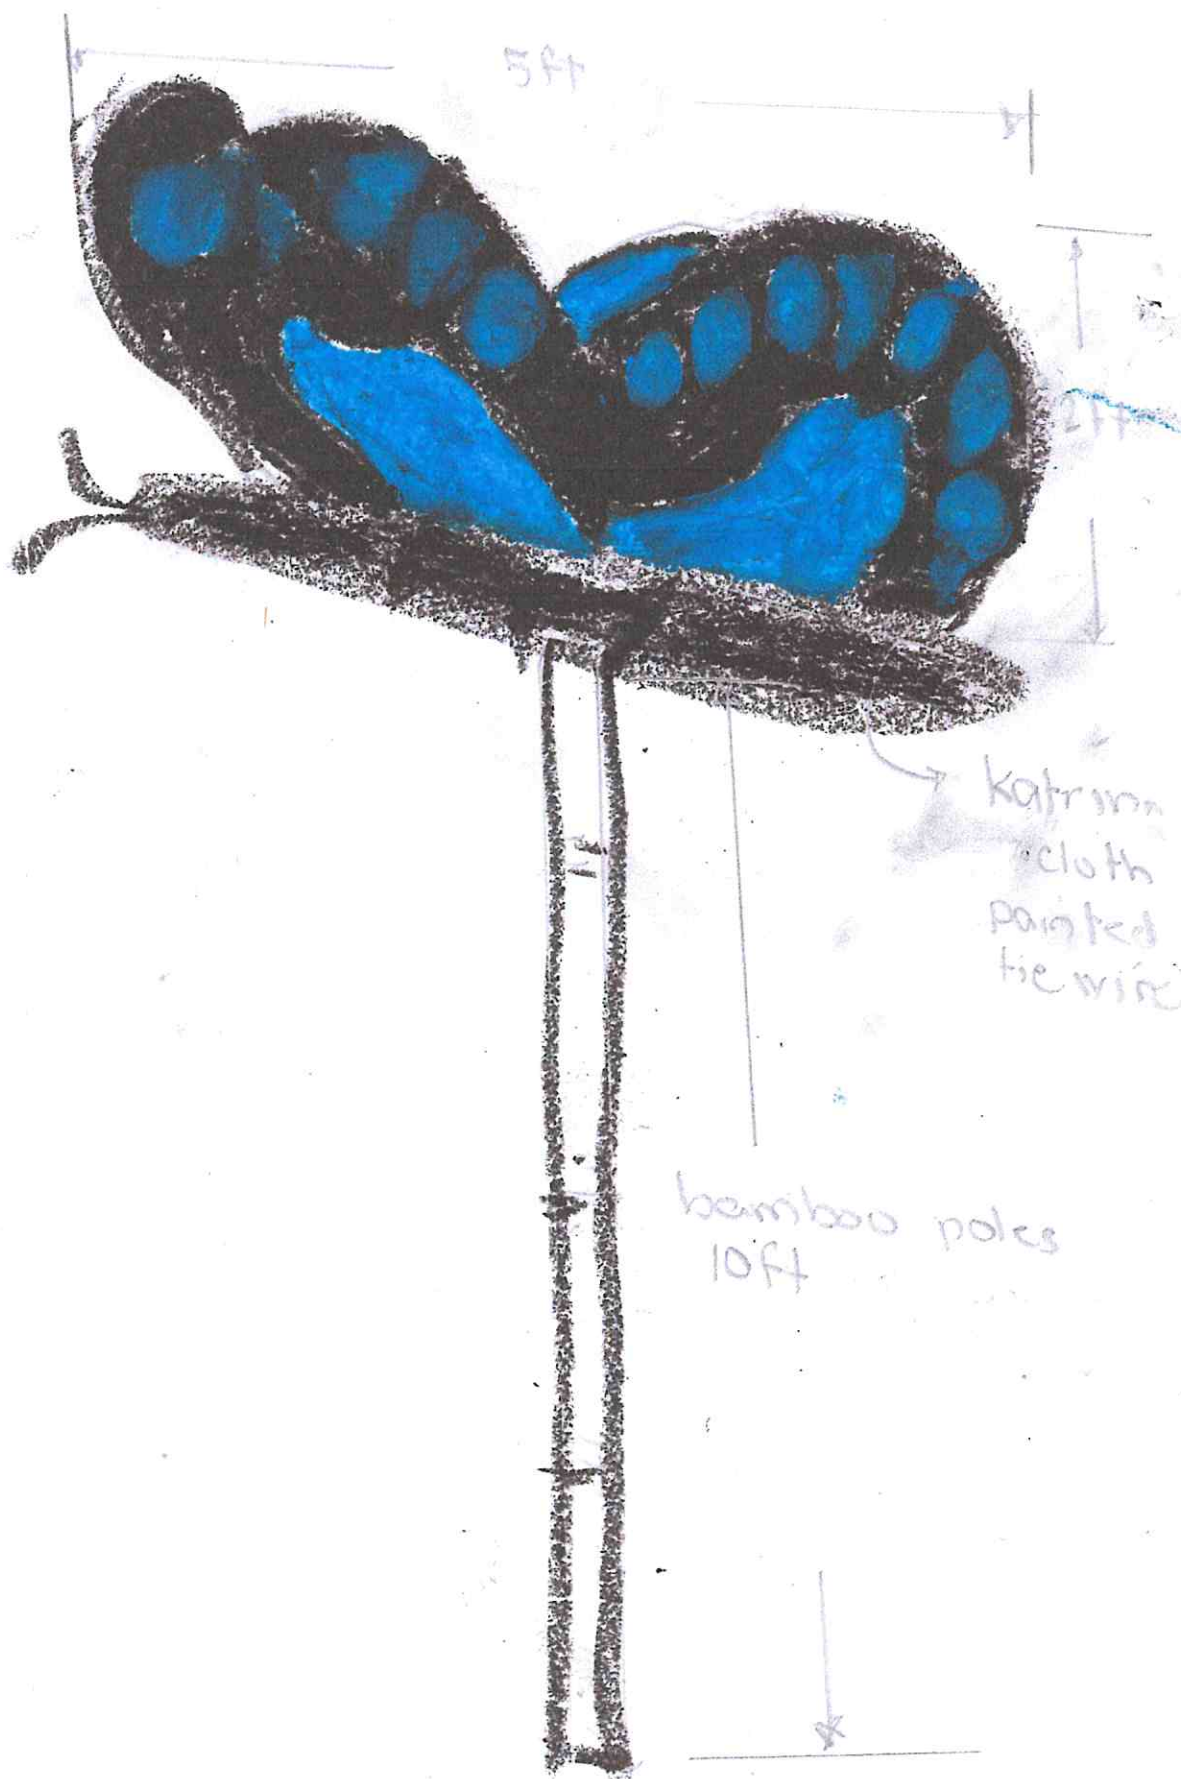

Giant Butterfly 10 pcs

FRONT VIEW (Pulleo Lupes)

bamboo
10ft

Plywood
8ft
1/4 inch

paint
stardust
glitter

4ft
width

2ft

Badouiew (puller lupas)

8ft

Multicolored paint (lavender, fuchsia, pink)

4ft

Hand props 1,400 pcs

3D mascot 1 pc...