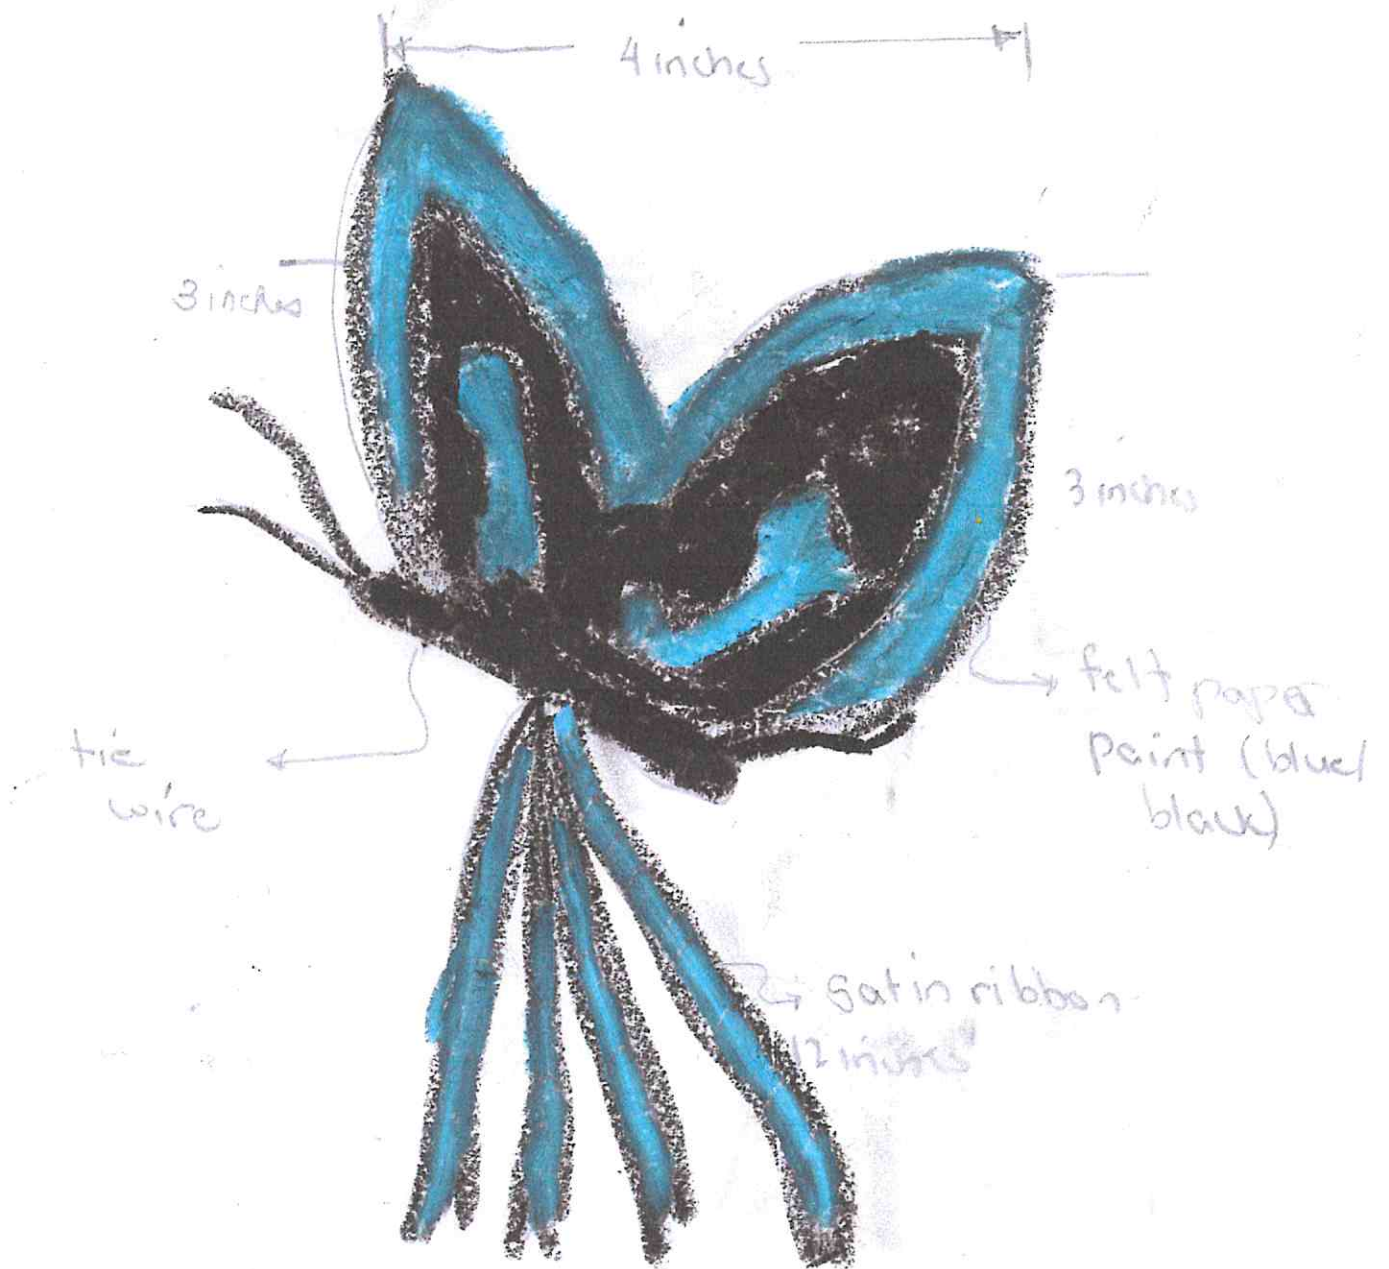

Giant Butterfly 10 pcs

FRONT VIEW (Pulleo Lupes)

bamboo
10ft

Plywood
8ft
1/4 inch

paint
stardust
glitter

4ft
width

2ft

Badouiew (puller lupas)

8ft

Multicolored paint (lavender, fuchsia, pink)

4ft

Hand props 1,400 pcs

3D mascot 1 pc...